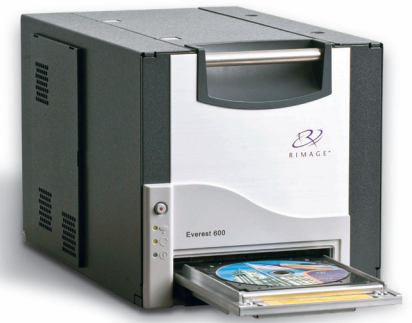

# Product Brief | Rimage Printer Series

## Superior print technology, superior results

From the industry's fastest and most economical thermal retransfer print quality to the most durable, high-resolution printed surface, Rimage AutoPrinter, Everest™ and PrismPlus!™ disc printing systems meet the daily demands of continuous, high-capacity digital publishing.

Everest 600 Standalone Printer

### Features

- Robust robotics for automatic disc printing
- Three 100-disc input bins enable efficient production of jobs from 1 to 300 discs without user intervention
- No set-up or clean-up time or cost, and no specialized operators required
- Small footprint
- Choose between Everest 600 color and PrismPlus! monochrome printers